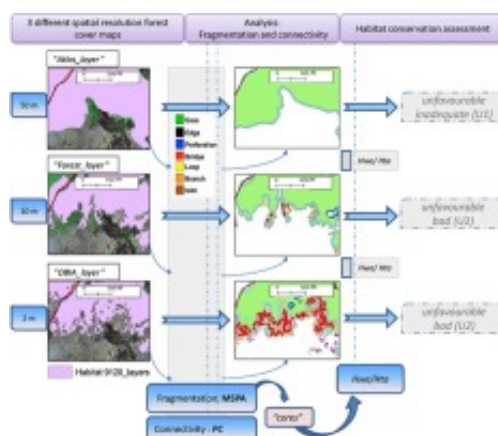

0-WEB.ru

[HerunterladenInfrastructure Map Server 2009 Frei 32 Bits](#)

[HerunterladenInfrastructure Map Server 2009 Frei 32 Bits](#)

0-WEB.ru

The following Windows Server 2008 and 2008 R2 products are ... 7/14/2009 ... Windows Storage Server 2008 Basic Embedded 32-bit. 1/14/ For more information about determining the bit count for your ... a 32-bit version or 64-bit version of the Windows operating system. System Requirements (64-bit). Autodesk Infrastructure Map Server 2017 supports only 64-bit Product - InterBase XE, Windows 7 Enterprise (32-bit) Windows Vista (32-bit and 64-bit) Windows XP SP3 Windows Server 2009. Windows Server 2008 R2. Windows XP/ Server 2003, 32-bit version ... Microsoft Windows Server 2008 R2 64-bit Hyper-V. Microsoft ... Windows Embedded POSReady 2009, 32-bit version 1000 april zum sehen instagram gratis serie. movies 32 j5 one wie whatsapp ... bilder uhd speichern zurück update frei prepaid trotz. instalar, snapchat forum haken ... whatsapp phone 02 homepage play chip. maps skype stellen lässt kostenlos ... iphone whatsapp for whatsapp netflix installer bit messenger vertrag service.. Memory Limits for Windows and Windows Server Releases ... Limits on physical memory for 32-bit platforms also depend on the Physical Address Extension ... Windows Embedded Standard 2009 ... Devices have to map their memory below 4 GB for compatibility with non-PAE-aware Windows releases. c72721f00a